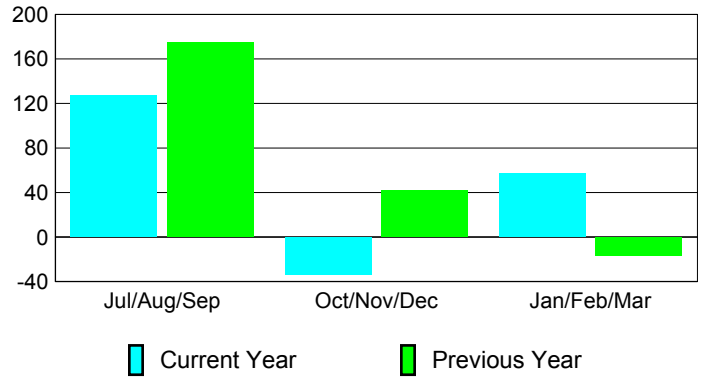

Comparison of Membership Gain/Loss

Current Year Compared to the Previous Year